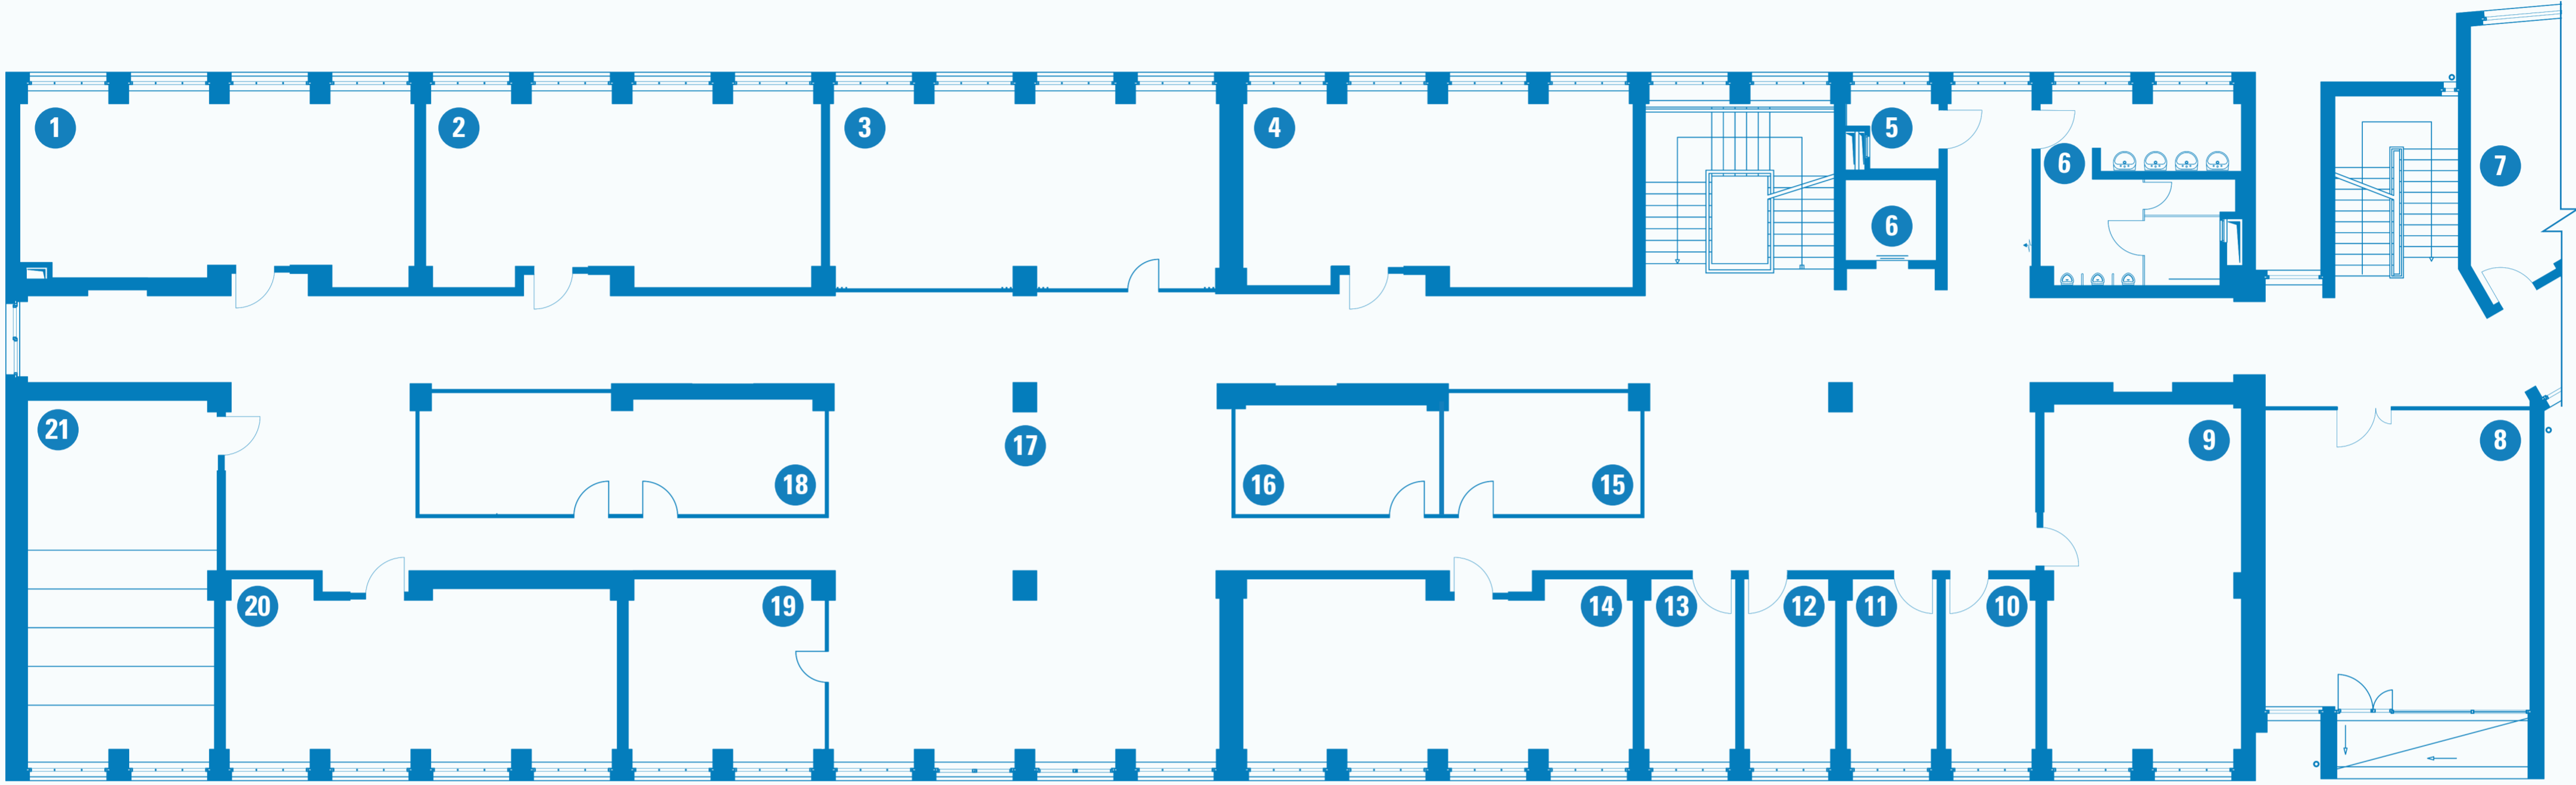

YER-YÖN BULMA HARİTASI | WAYFINDING MAP

B BLOK 2.KAT | B BLOCK 2nd FLOOR

Scan QR Code
for TED University Wayfinding Maps

YER-YÖN LEJANTI | WAYFINDING LEGEND

1 B252- Uygulamalı Psikoloji Birimi ve Araştırma Laboratuvarı | B252- Applied Psychology Unit and Research Laboratory	6 Erkek Tuvaleti | Man Restroom	12 B249 Numaralı Ofis | Office Number B249	18 B263-B265 Uygulamalı Psikoloji Birimi ve Araştırma Laboratuvarı | B263-B265 Applied Psychology Unit and Research Laboratory
2 B250- Tevfik Alpaslan Sınıfı | B250- Tevfik Alpaslan Class	7 B240 Numaralı Ofis | Office Number B240	13 B251 Numaralı Ofis | Office Number B251	19 B261 Numaralı Ofis | Office Number B261
3 B248 Numaralı Ofis | Office Number B248	8 B241 Numaralı Ofis | Office Number B241	14 B255 Numaralı Sınıf | Class Number B255	20 B267 Numaralı Sınıf | Class Number B267
4 B246- Neşet Güne Okul Öncesi Eğitim Atölyesi | B246- Neşet Güne Preschool Education Atelier	9 B243 Numaralı Ofis | Office Number B243	15 B253 Numaralı Ofis | Office Number B253	21 B269- Kolejli İş Adamları Derneği Amfisi | B269- Auditorium of the College Alumni Businessmen Association
5 Elektrik Pano Odası | Electrical Panel Room	10 B245 Numaralı Ofis | Office Number B245	16 B257 Numaralı Ofis | Office Number B257	
	11 B247 Numaralı Ofis | Office Number B247	17 Necla Kasan Öğrenme Salonu | Necla Kasan Learning Hall