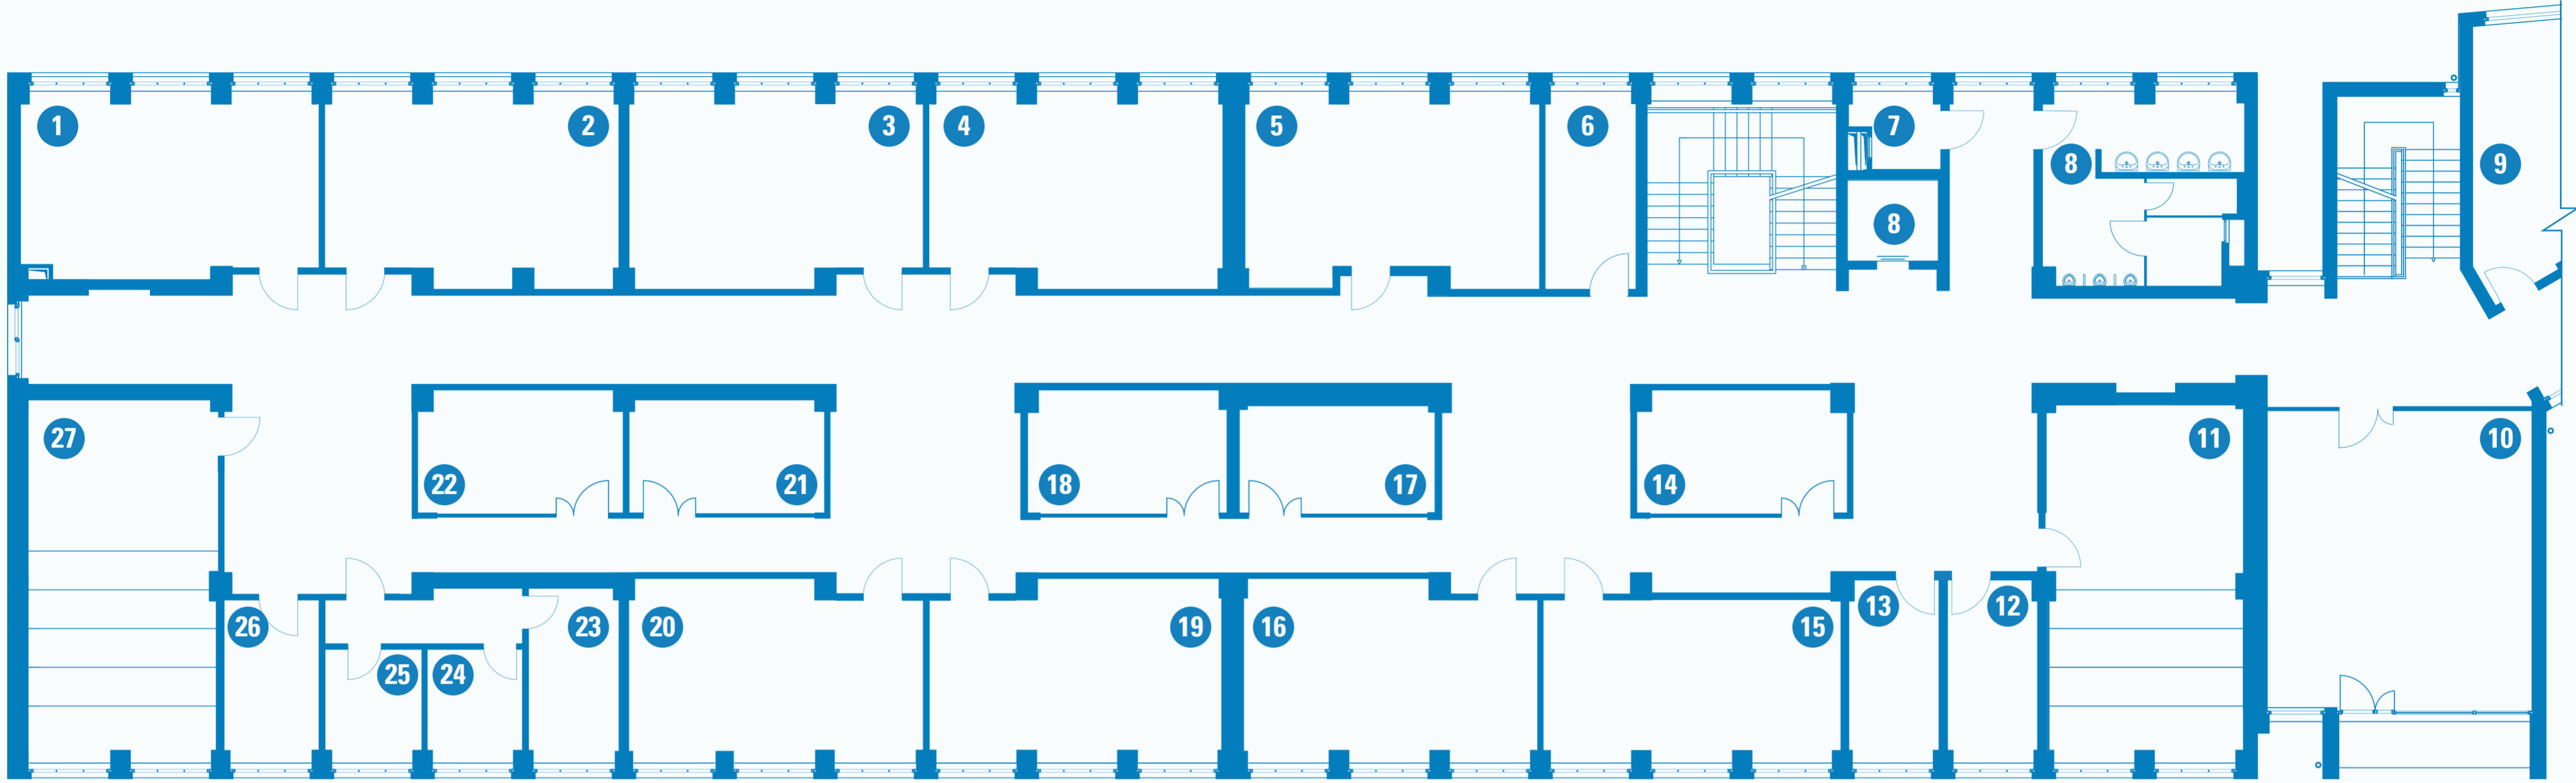

YER-YÖN BULMA HARİTASI | WAYFINDING MAP

B BLOK 4.KAT | B BLOCK 4th FLOOR

Scan QR Code
for TED University Wayfinding Maps

YER-YÖN LEJANTI | WAYFINDING LEGEND

1 B456 Numaralı Sınıf | Class Number B456	8 Erkek Tuvaleti | Man Restroom	15 B451- Şemsettin Sönmez Sınıfı | B451- Şemsettin Sönmez Class	22 B465 Numaralı Ofis | Office Number B465
2 B454 Numaralı Sınıf | Class Number B454	9 B440- Mimarlık Kesim Atölyesi | B440- Architecture Cutting Atelier	16 B453- Dr. Nihal Ural Sınıfı | B453- Dr. Nihal Ural Class	23 B467.1 Numaralı Sınıf | Class Number B467.1
3 B452 Numaralı Sınıf | Class Number B452	10 B441- Konuşma Merkezi | B441- Speaking Center	17 B455 Numaralı Ofis | Office Number B455	24 B467.2 Numaralı Sınıf | Class Number B467.2
4 B450- Deniz Coşkunsu Sınıfı | B450- Deniz Coşkunsu Class	11 B443- Cumhuriyet Pehlivanoglu Sınıfı | B443- Cumhuriyet Pehlivanoglu Class	18 B457 Numaralı Ofis | Office Number B457	25 B467.3 Numaralı Sınıf | Class Number B467.3
5 Mehveş Ece Coşkunsu Sınıfı | Mehveş Ece Coşkunsu Class	12 B445 Numaralı Ofis | Office Number B445	19 B459 Numaralı Sınıf | Class Number B459	26 B469 Numaralı Ofis | Office Number B469
6 B446 Numaralı Office | Office Number B446	13 B447 Numaralı Ofis | Office Number B447	20 B461 Numaralı Sınıf | Class Number B461	27 B471 Numaralı Amfi | Amphi Number B471
7 Elektrik Pano Odası | Electrical Panel Room	14 B449 Numaralı Ofis | Office Number B449	21 B463 Numaralı Ofis | Office Number B463