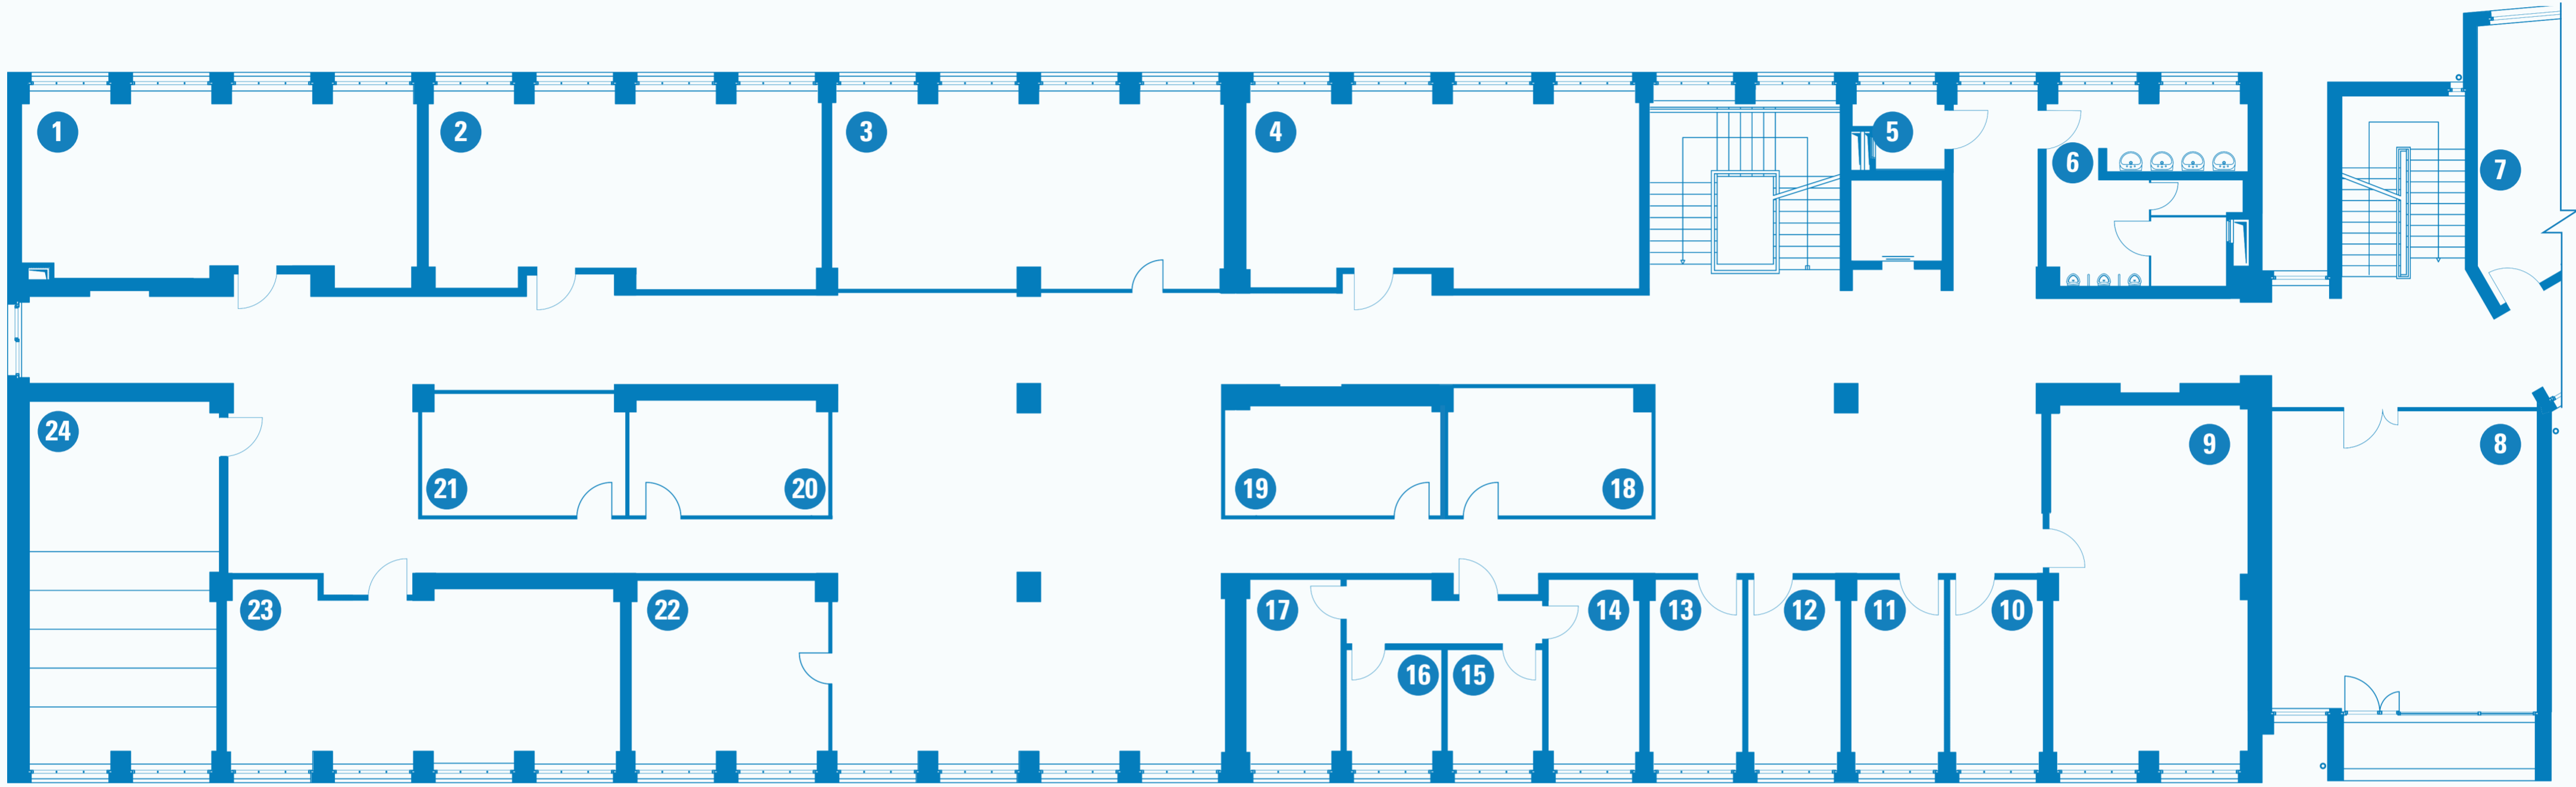

YER-YÖN BULMA HARİTASI | WAYFINDING MAP

B BLOK 3. KAT | B BLOCK 3rd FLOOR

Scan QR Code
for TED University Wayfinding Maps

YER-YÖN LEJANTI | WAYFINDING LEGEND

1 B352 Numaralı Sınıf | Class Number B352	7 B340 Numaralı Ofis | Office Number B340	13 B351 Numaralı Ofis | Office Number B351	19 B357 Numaralı Ofis | Office Number B357
2 B350- Ömer Faruk Yavuz Sınıfı | B350- Ömer Faruk Yavuz Class	8 B341 Numaralı Sınıf | Class Number B341	14 B355.1 Numaralı Ofis | Office Number B355.1	20 B363 Numaralı Ofis | Office Number B363
3 B348 Numaralı Ofis | Office Number B348	9 B343 Numaralı Ofis | Office Number B343	15 B355.2 Numaralı Ofis | Office Number B355.2	21 B365 Numaralı Ofis | Office Number B365
4 B346- Ferruh Gürbüz Çakılcı Sınıfı | B346- Ferruh Gürbüz Çakılcı Class	10 B345 Numaralı Ofis | Office Number B345	16 B355.3 Numaralı Ofis | Office Number B355.3	22 B361 Numaralı Ofis | Office Number B361
5 Elektrik Pano Odası | Electrical Panel Room	11 B347 Numaralı Ofis | Office Number B347	17 B355.4 Numaralı Ofis | Office Number B355.4	23 B367 Numaralı Sınıf | Class Number B367
6 Erkek Tuvaleti | Man Restroom	12 B349 Numaralı Ofis | Office Number B349	18 B353- Ankara Koleji 1981 Yılı Mezunları Sınıfı | B353- Ankara College Graduating Class of 1981	24 B369 Numaralı Amfi | Amphi Number B369