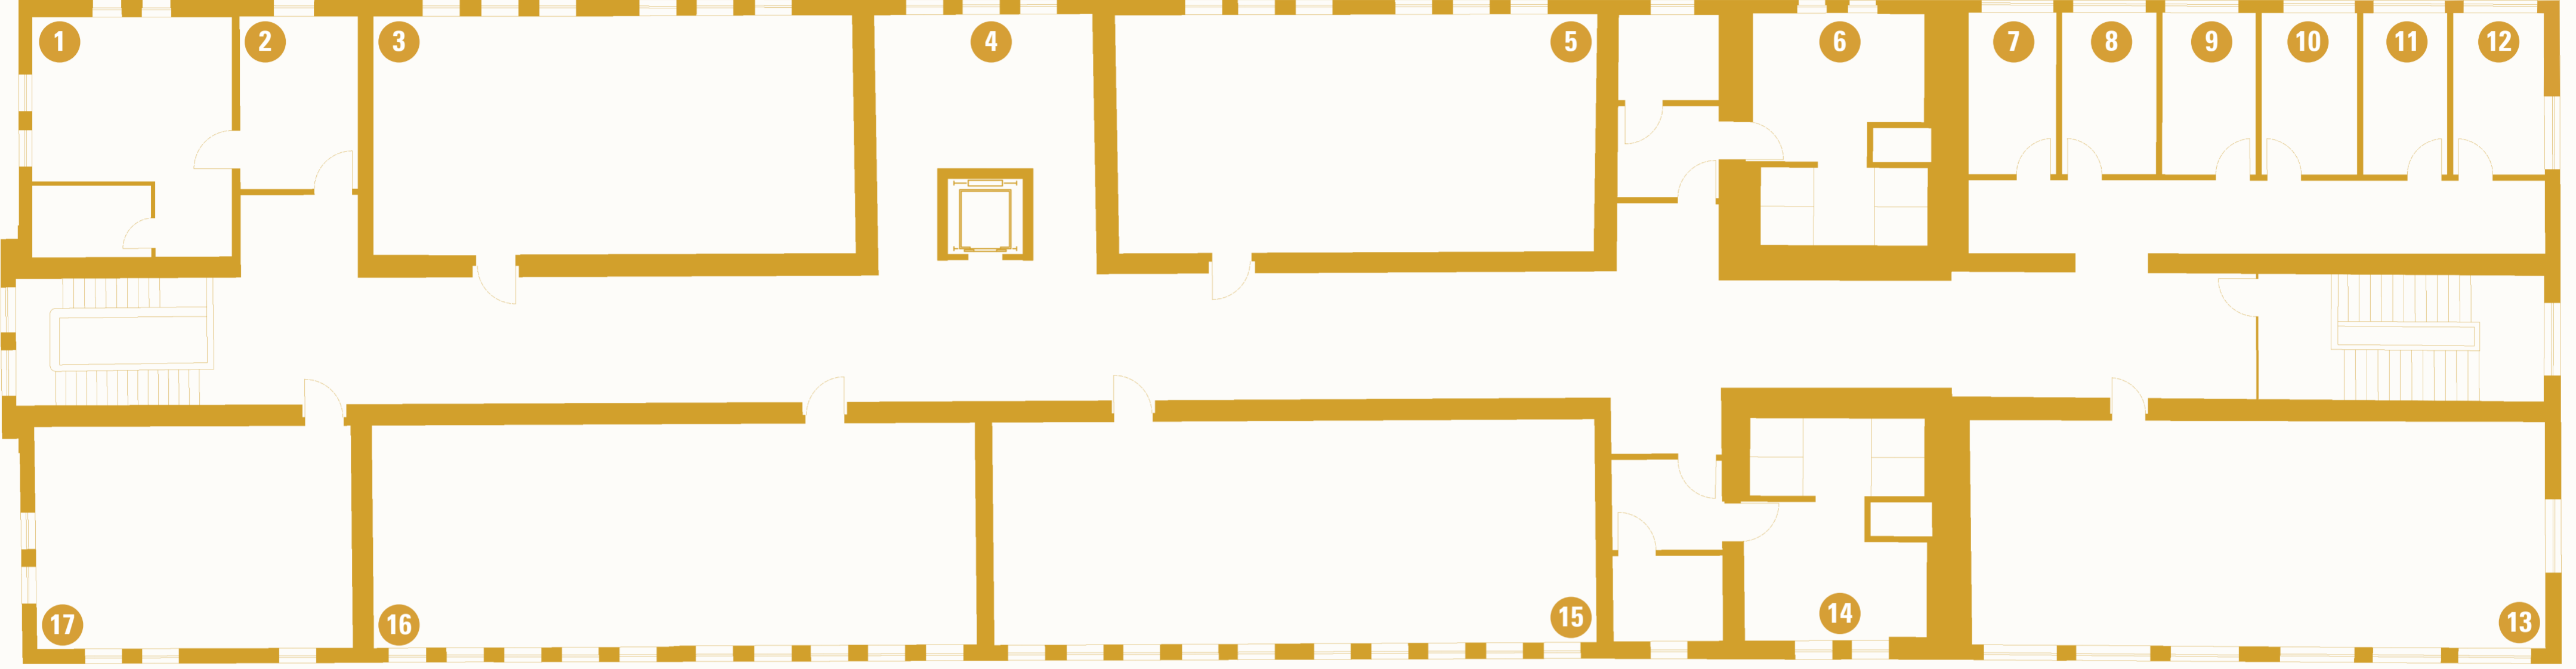

YER-YÖN BULMA HARİTASI | WAYFINDING MAP

G BLOK 2.KAT | G BLOCK 2nd FLOOR

Scan QR Code
for TED University Wayfinding Maps

YER-YÖN LEJANTI | WAYFINDING LEGEND

1 G204 Numaralı Laboratuvar | Laboratory Number G204	6 Erkek Tuvaleti | Man Restroom	10 G224 Numaralı Ofis | Office Number G224	14 Kadın Tuvaleti | Woman Restroom
2 G206 Numaralı Laboratuvar | Laboratory Number G206	7 G230 Numaralı Ofis | Office Number G230	11 G222 Numaralı Ofis | Office Number G222	15 G205 Numaralı Stüdyo | Studio Number G205
3 G208 Numaralı Stüdyo | Studio Number G208	8 G228 Numaralı Ofis | Office Number G228	12 G220 Numaralı Ofis | Office Number G220	16 G203 Numaralı Stüdyo | Studio Number G203
4 G210 Çalışma Alanı | Working Area G210	9 G226 Numaralı Ofis | Office Number G226	13 G213 Numaralı Sınıf | Class Number G213	17 G201 Numaralı Sınıf | Class Number G201
5 G212 Numaralı Stüdyo | Studio Number G212